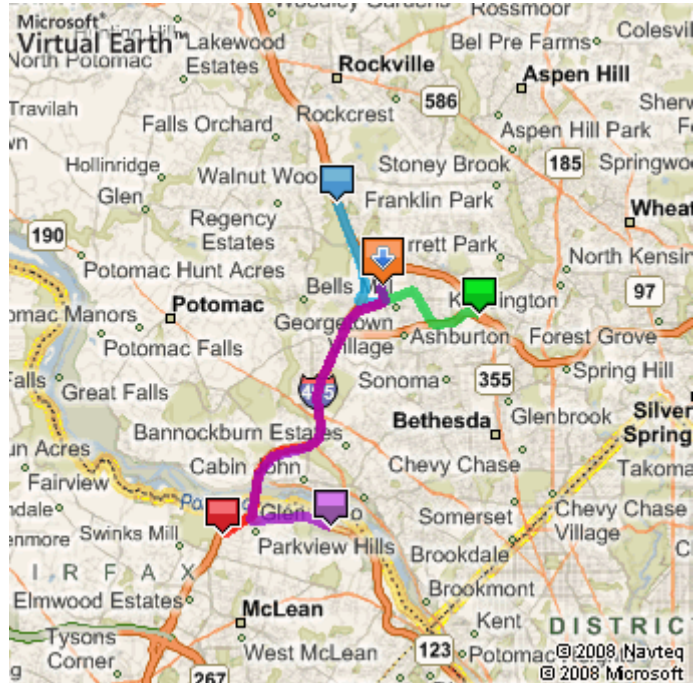

[View all](#)

From the north (via Dwight D Eisenhower Hwy S / Washington National Pike / I-270)

- | | |
|---|--------|
| 1. Keep right onto I-270 Spur South | 0.8 mi |
| 2. At exit 1 , take ramp right and follow signs for Democracy Blvd | 0.3 mi |
| 3. Turn left onto Democracy Blvd | 0.5 mi |
| 4. Turn left onto Fernwood Rd | 0.3 mi |
| 5. Turn right onto Rock Spring Dr | 0.1 mi |
| 6. Arrive at 6550 Rock Spring Dr, Bethesda, MD 20817-1132 | |

From the south (via Capital Beltway / I-495 N / I-495 Innerloop)

- | | |
|---|--------|
| 1. Keep left onto I-270 Spur North | 0.7 mi |
| 2. At exit 1 , take ramp right and follow signs for Democracy Blvd | 0.6 mi |
| 3. Turn left onto Fernwood Rd | 0.3 mi |
| 4. Turn right onto Rock Spring Dr | 0.1 mi |
| 5. Arrive at 6550 Rock Spring Dr, Bethesda, MD 20817-1132 | |

From the east (via Capital Beltway / I-495 W / I-495 Outerloop)

- | | |
|--|--------|
| 1. At exit 36 , take ramp right for Old Georgetown Road / MD-187 toward Rockville / Bethesda | 0.2 mi |
| 2. Bear right onto SR-187 / Old Georgetown Rd North | 0.7 mi |
| 3. Turn left onto Democracy Blvd | 0.5 mi |
| 4. Turn right onto Fernwood Rd | 0.3 mi |
| 5. Turn right onto Rock Spring Dr | 0.1 mi |
| 6. Arrive at 6550 Rock Spring Dr, Bethesda, MD 20817-1132 | |

From George Washington Memorial Pkwy N / GW Pkwy N

- | | |
|---|--------|
| 1. Take ramp right for I-495 North / I-495 Innerloop / Capital Beltway toward Maryland | 4.3 mi |
| 2. Keep left onto I-270 Spur North | 0.7 mi |
| 3. At exit 1 , take ramp right and follow signs for Democracy Blvd | 0.6 mi |
| 4. Turn left onto Fernwood Rd | 0.3 mi |
| 5. Turn right onto Rock Spring Dr | 0.1 mi |
| 6. Arrive at 6550 Rock Spring Dr, Bethesda, MD 20817-1132 | |