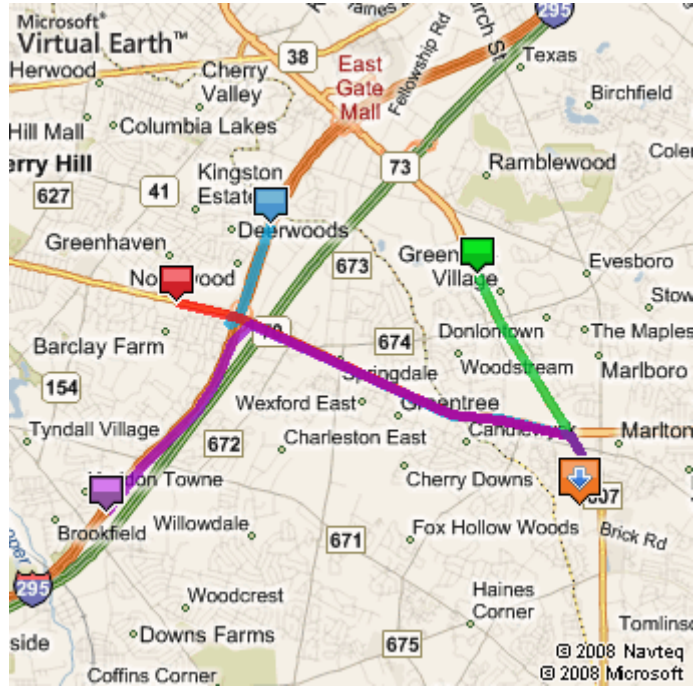

1-click directions to Destination

400 Lippincott Dr, Marlton, NJ 08053-4161

Show directions from:

-  [The north \(via I-295 S\)](#)
-  [The west \(via Marlton Pike E / RT-70 E E / SR-70\)](#)
-  [SR-73](#)
-  [I-295 N](#)
- [View all](#)

 From the north (via I-295 S)	
1. At exit 34A , take ramp right for SR-70 / Marlton Pike E East / RT-70 E toward Marlton	3.5 mi
2. At roundabout, take 2nd exit onto SR-73	0.5 mi
3. Turn right onto Marlton Center Blvd N	0.2 mi
4. Turn left onto Lippincott Dr	0.1 mi
5. Arrive at 400 Lippincott Dr, Marlton, NJ 08053-4161	

 From the west (via Marlton Pike E / RT-70 E E / SR-70)	
1. At roundabout, take 2nd exit onto SR-73	0.5 mi
2. Turn right onto Marlton Center Blvd N	0.2 mi
3. Turn left onto Lippincott Dr	0.1 mi
4. Arrive at 400 Lippincott Dr, Marlton, NJ 08053-4161	

 From I-295 N	
1. At exit 34A , take ramp right for SR-70 / Marlton Pike E / RT-70 E East toward Marlton	3.4 mi
2. At roundabout, take 2nd exit onto SR-73	0.5 mi
3. Turn right onto Marlton Center Blvd N	0.2 mi
4. Turn left onto Lippincott Dr	0.1 mi
5. Arrive at 400 Lippincott Dr, Marlton, NJ 08053-4161	