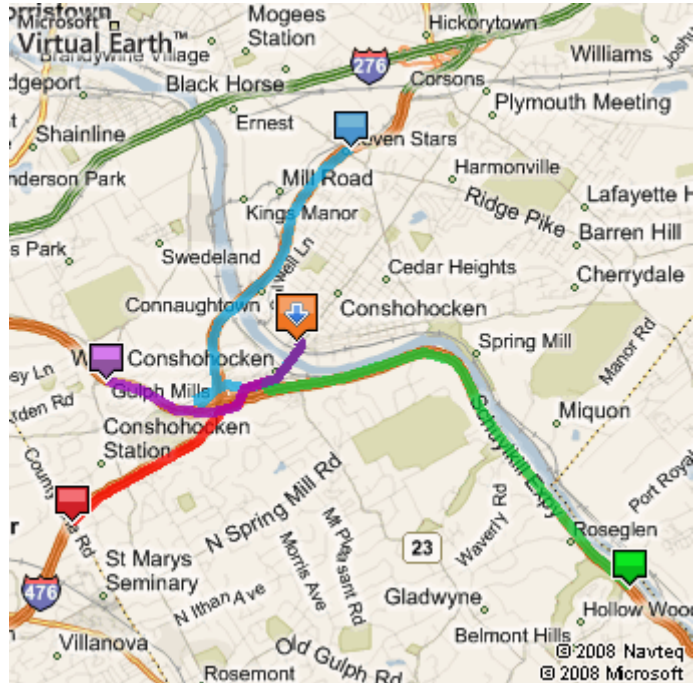

1-click directions to Destination

100 W Elm St, Conshohocken, PA 19428-2041

Show directions from:

-  [The north \(via Blue Route S / I-476\)](#)
-  [The south \(via Blue Route N / I-476\)](#)
-  [The east \(via Schuylkill Expy W / I-76\)](#)
-  [The west \(via Schuylkill Expy E / I-76\)](#)

[View all](#)

 From the north (via Blue Route S / I-476)	
1. At exit 16 , take ramp right for I-76 West toward Conshohocken	0.4 mi
2. Turn right onto Matsonford Rd	0.8 mi
3. Keep straight onto Fayette St	0.3 mi
4. Turn left onto W Elm St	0.1 mi
5. Arrive at 100 W Elm St, Conshohocken, PA 19428-2041	

 From the south (via Blue Route N / I-476)	
1. At exit 16A , take ramp right for I-76 East toward Philadelphia / Conshohocken	0.6 mi
2. Turn right onto Matsonford Rd	0.3 mi
3. Keep straight onto Fayette St	0.3 mi
4. Turn left onto W Elm St	0.1 mi
5. Arrive at 100 W Elm St, Conshohocken, PA 19428-2041	

 From the east (via Schuylkill Expy W / I-76)	
1. At exit 332 , take ramp right for Matsonford Rd toward Conshohocken	0.4 mi
2. Keep straight onto Fayette St	0.3 mi
3. Turn left onto W Elm St	0.1 mi
4. Arrive at 100 W Elm St, Conshohocken, PA 19428-2041	